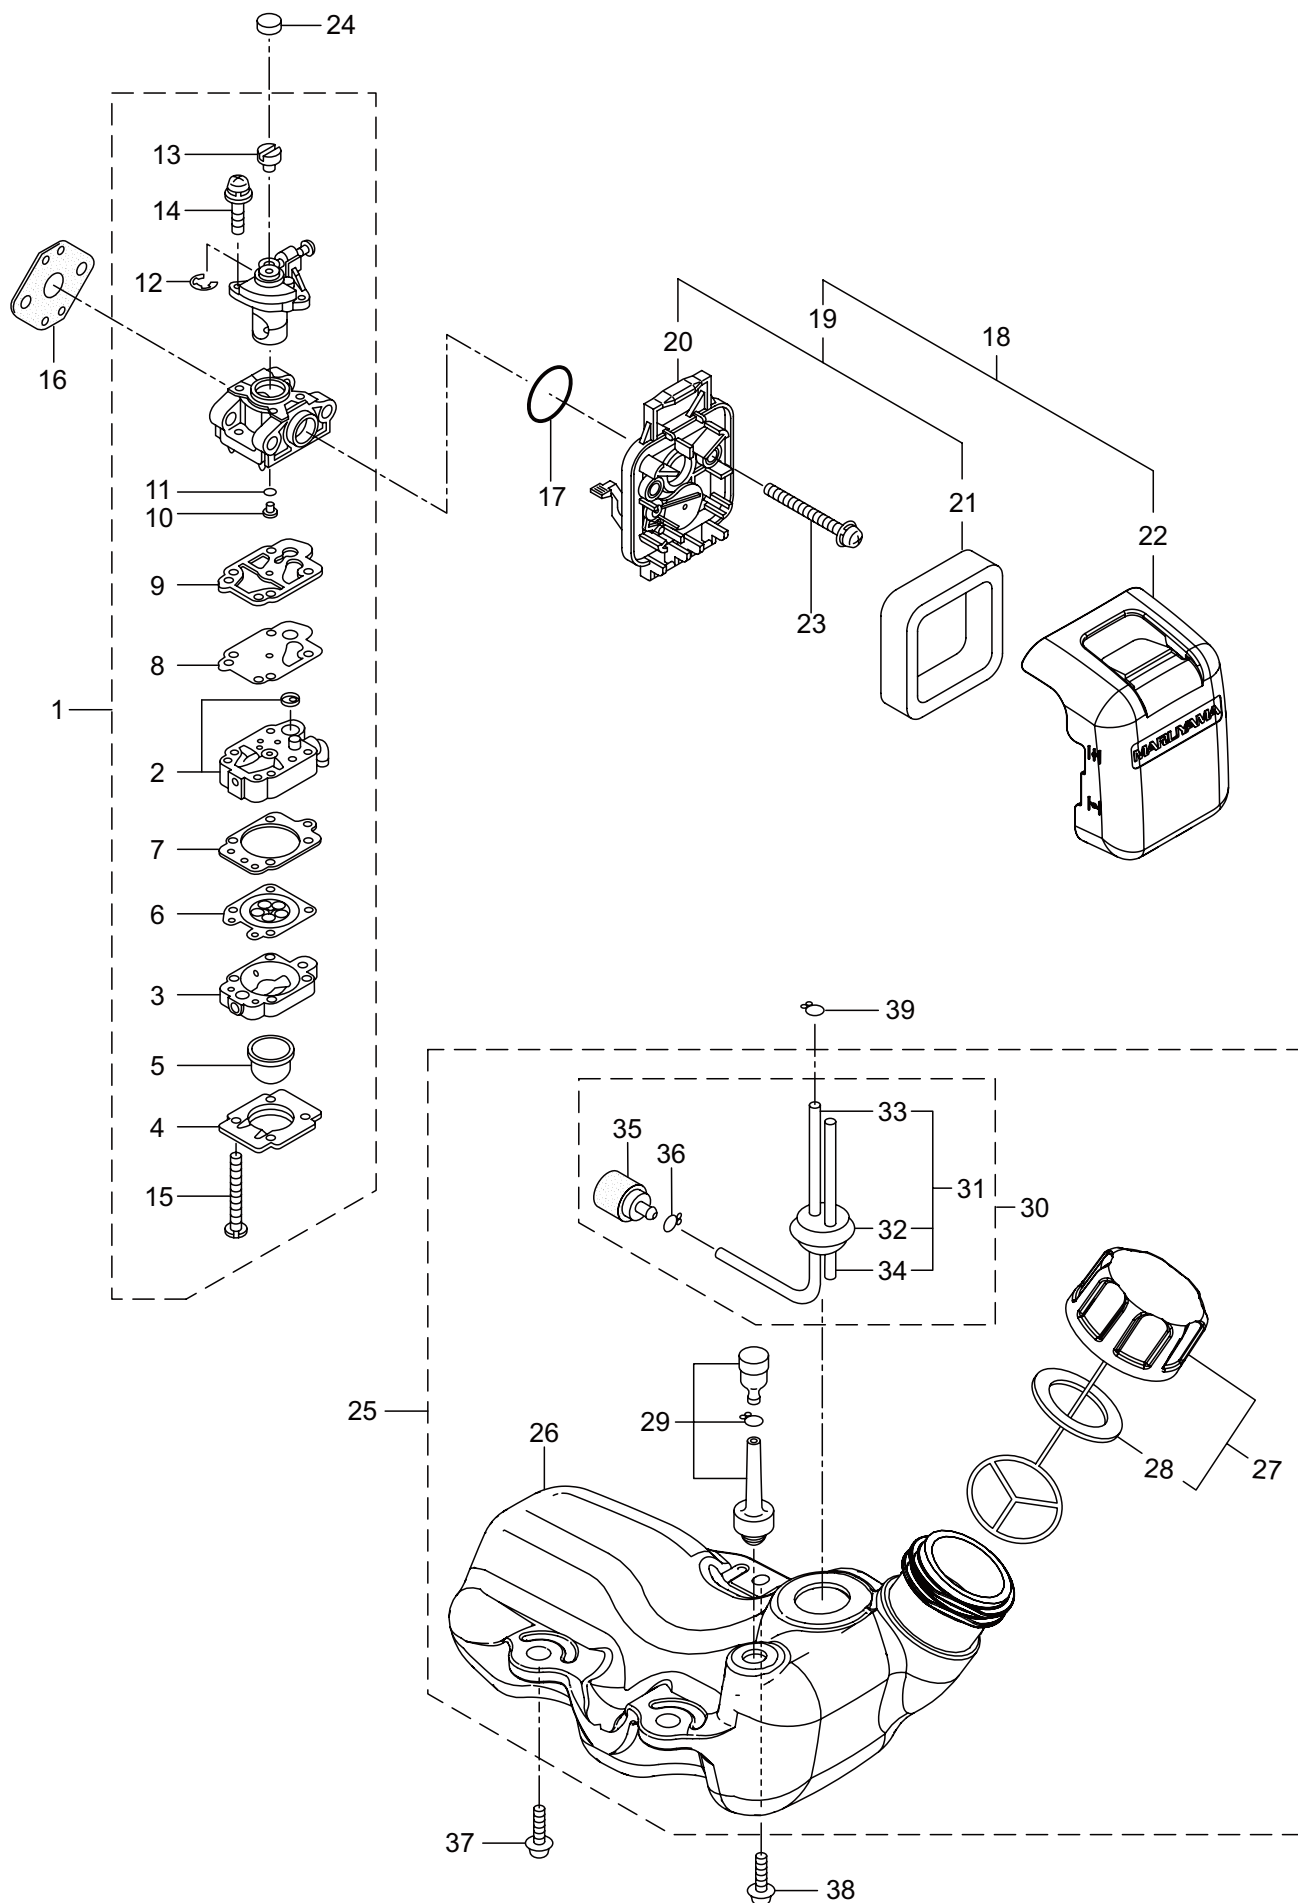

5. MX27E
CARBURETOR, FUEL TANK

Ref. No.	Part No.	Part Name	Q'ty	Remarks
5-1	276323	Carburetor Ass'y	1	Incl.2-15 New gasket required
5-2	281597	Pump Body	1	
5-3	262991	Purge Body	1	
5-4	262992	Cover Plate	1	
5-5	261874	Primer Bulb	1	
5-6	283905	Diaphragm, Meterring	1	
5-7	262993	Gasket	1	
5-8	262994	Diaphragm,Fuel Pump	1	
5-9	282576	Gasket	1	
5-10	289396	Main Jet	1	
5-11	261871	O-Ring	1	
5-12	261876	E-Ring	1	
5-13	261658	Swivel	1	
5-14	264682	Screw	2	
5-15	262996	Screw	4	
5-16	261864	Gasket	1	
5-17	264691	O-Ring	1	
5-18	563416	Cleaner Ass'y	1	Incl.19-22
5-19	282386	Case Body Ass'y	1	Incl.20,21
5-20	265576	Housing	1	
5-21	264695	Filter	1	
5-22	277553	Cleaner Cover	1	
5-23	269834	Screw	2	
5-24	280020	Swivel Ring	1	
5-25	563400	Fuel Tank Ass'y	1	Incl.26-36
5-26	563101	Fuel Tank	1	
5-27	275306	Fuel Tank Cap Ass'y	1	Incl.28
5-28	274875	Gasket	1	
5-29	563262	Breather Ass'y	1	
5-30	563232	Fuel Pipe Pick-up Ass'y	1	Incl.31-36
5-31	563233	Fuel Pipe Ass'y	1	Incl.32-34
5-32	288192	Grommet	1	
5-33	261690	Fuel Pipe	1	160L
5-34	288194	Return Pipe	1	3x6x85
5-35	264653	Filter Ass'y	1	
5-36	563014	Clip	1	
5-37	269828	Screw	2	M5x16
5-38	281208	Screw	1	M5x16
5-39	563014	Clip	1