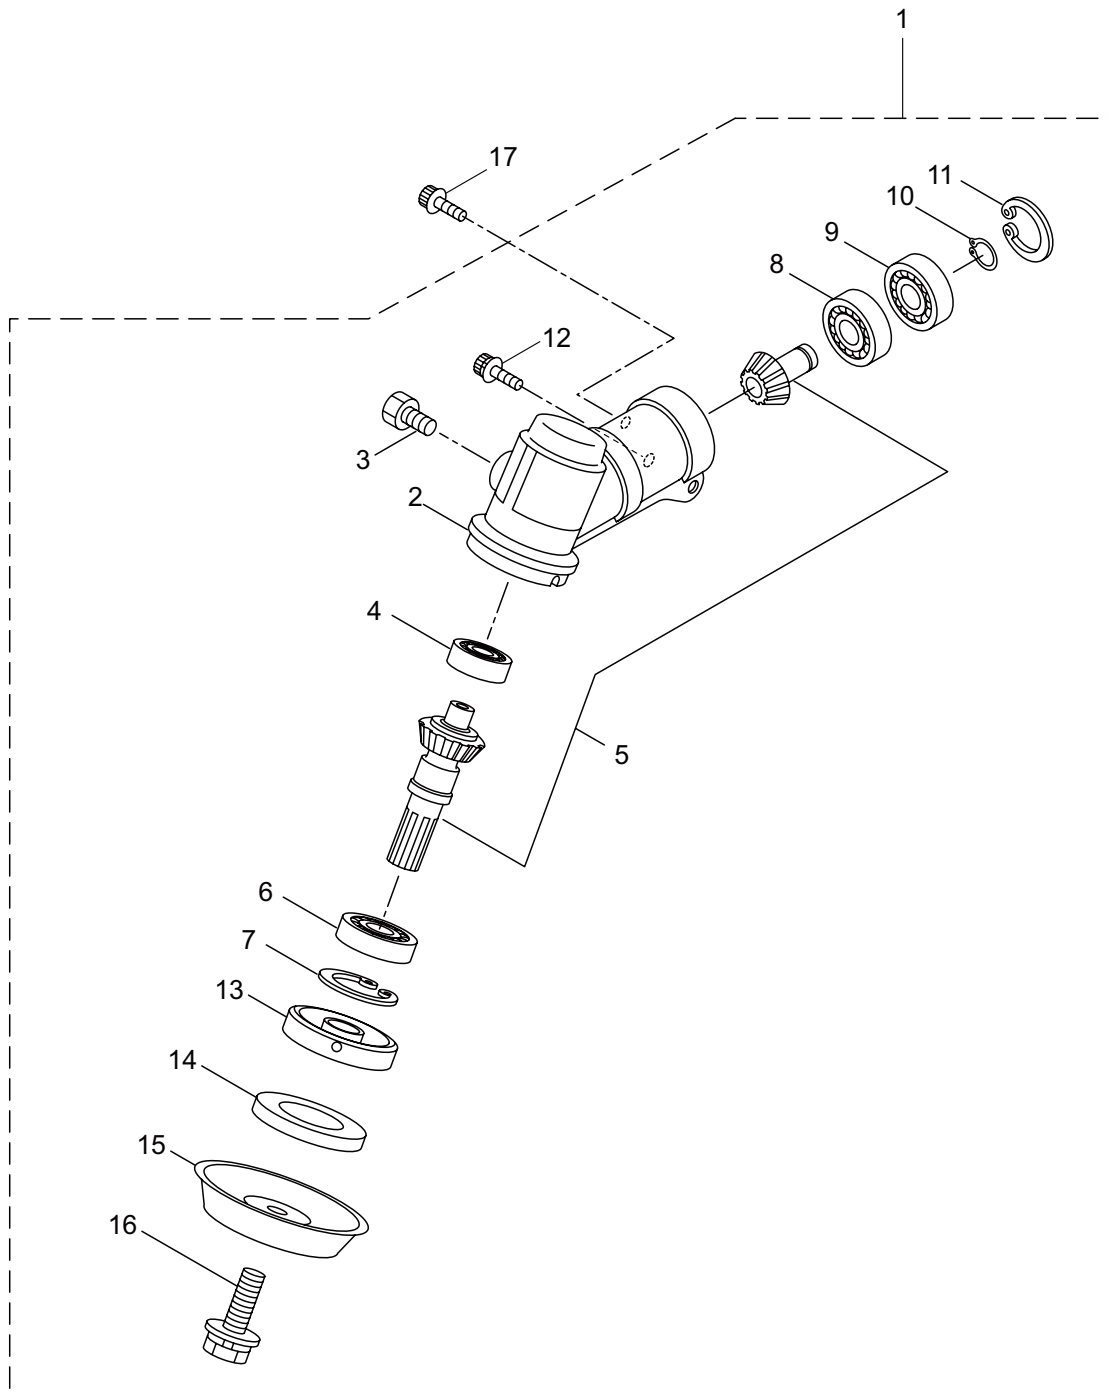

## CONTENTS

1. MAIN BODY .....	1 ~ 2
2. GEARCASE.....	3 ~ 4
3. ENGINE.....	5 ~ 8
4. RECOIL STARTER .....	9 ~ 10
5. CARBURETOR, FUEL TANK .....	11 ~ 12
6. ACCESSORIES .....	13 ~ 14

2019. 02.

P/N 524716

1. MX27E  
MAIN BODY

Ref. No.	Part No.	Part Name	Q'ty	Remarks
1-1	366119	MX27E	1	
1-2	227831	Driveshaft Ass'y	1	
1-3	560396	Driveshaft Tube	1	
1-4	012382	Snap Ring	1	H36
1-5	560427	Throttle Trigger	1	
1-6	215533	Hanging Bracket Ass'y	1	Incl.7
1-7	261762	Cap Screw	1	M5x14
1-8	560391	Bracket Ass'y	1	Incl.9-11
1-9	560392	Bracket	1	
1-10	271437	Screw	2	M6x20
1-11	231704	Washer	2	6x13xt1.0
1-12	560240	Label	1	
1-13	560393	Label	1	MX27E
1-14	560394	Label	1	
1-15	215501	Label	1	
1-16	560229	Hanging Strap Ass'y	1	
1-17	560282	Hook	1	
1-18	560316	Loop Handle Ass'y	1	Incl.19-22
1-19	222520	Loop Handle	1	
1-20	213171	Packing	1	
1-21	215608	Cap Screw	4	M5x30x16
1-22	081027	Nut	4	M5
1-23	560420	Safety Cover	1	
1-24	234999	Cover Extension	1	
1-25	230747	String Cutter	1	
1-26	232689	Screw	3	M5x16

2. MX27E  
GEARCASE

Ref. No.	Part No.	Part Name	Q'ty	Remarks
2-1	231876	Gearcase Ass'y	1	Incl.2-16
2-2	225960	Gearcase	1	
2-3	234109	Bolt	1	M8x8
2-4	227990	Bearing	1	#608
2-5	228416	Gear Set	1	
2-6	227991	Bearing	1	#6001DDU
2-7	055185	Snap Ring	1	H28
2-8	227992	Bearing	1	#609
2-9	227993	Bearing	1	#609Z
2-10	228477	Snap Ring	1	#9
2-11	140270	Snap Ring	1	#24
2-12	261246	Cap Screw	1	M5x25
2-13	212986	Boss Adapter	1	
2-14	140275	Clamping Washer	1	
2-15	215547	Stabilizer	1	
2-16	215610	Bolt	1	M8x22,Counterclockwise
2-17	261233	Cap Screw	1	M5x12