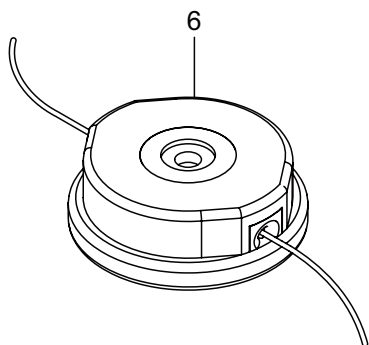

6. MX27E ACCESSORIES

Ref. No.	Part No.	Part Name	Q'ty	Remarks
6-1	210418	Box Spanner	1	13x19x(+)
6-2	022865	Double-ended Wrench	1	8x10
6-3	219431	Wrench	1	3mm
6-4	219432	Wrench	1	4mm
6-5	219433	Wrench	1	5mm
6-6	231202	Semi-Auto Head (L)	1	
6-7	560349	Instruction Manual	1	GB/ES/PT
6-8	560403	Instruction Manual	1	FR/IT/DE
6-9	560404	Instruction Manual	1	GR/PL/RO
6-10	560405	Instruction Manual	1	NL/HR
6-11	524716	Parts List	1	MX27E
6-12	560251	Colgate Tube	1	60L
6-13	685048	Band	1	CV-150B