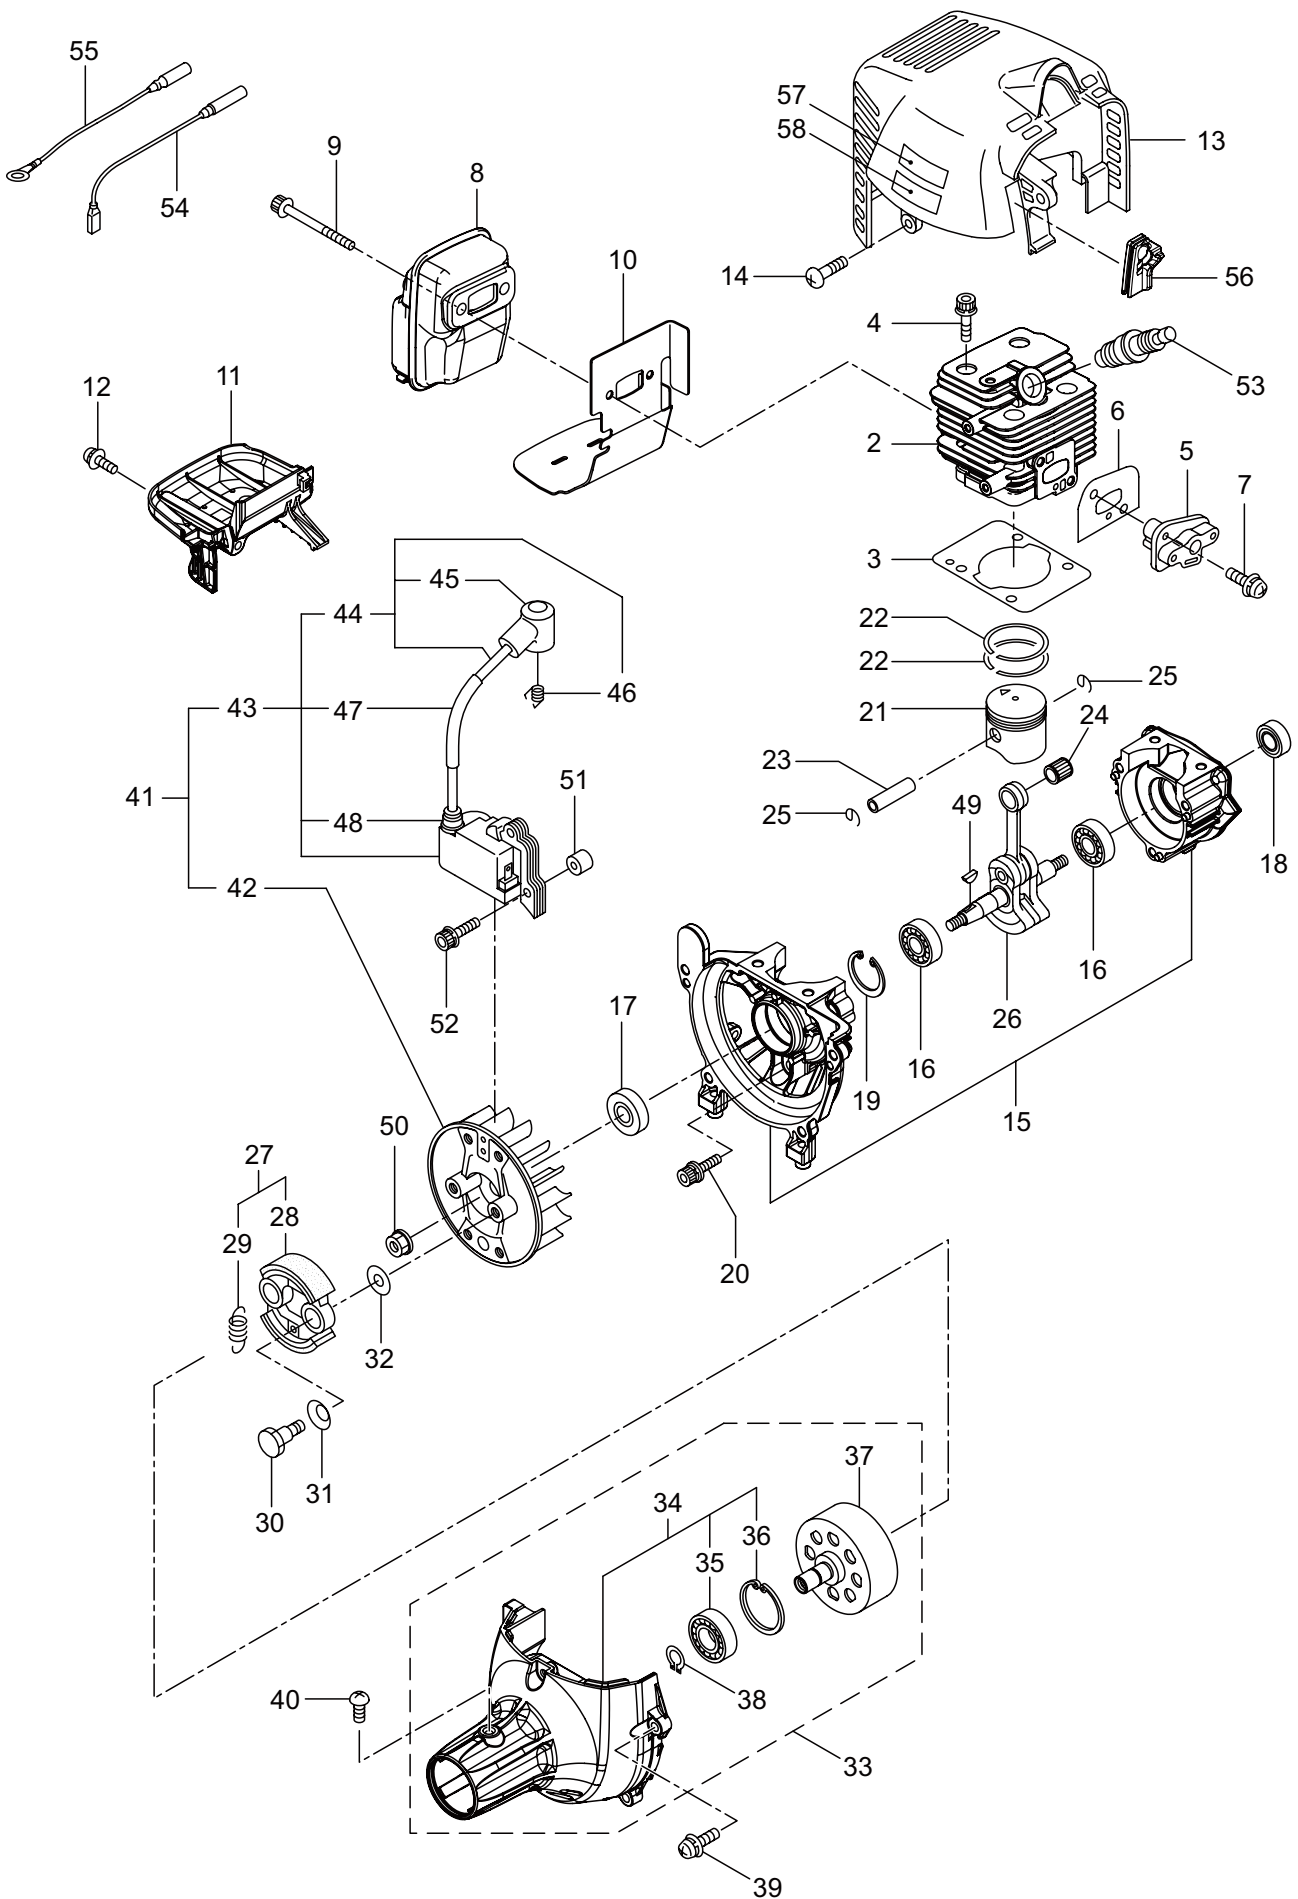

3. MX27E ENGINE

Ref. No.	Part No.	Part Name	Q'ty	Remarks
3-1	875277	Engine	1	EE262TH/01
3-2	273153	Cylinder	1	
3-3	282330	Gasket	1	
3-4	261250	Cap Screw	4	M5x20
3-5	282579	Insulator	1	
3-6	267049	Gasket	1	
3-7	269826	Screw	2	M5x25
3-8	276315	Muffler Ass'y	1	
3-9	266402	Cap Screw	2	M5x55
3-10	273147	Gasket	1	
3-11	246083	Under Cover	1	
3-12	269827	Screw	1	M5x16
3-13	276319	Top Cover	1	
3-14	246082	Screw	1	M4x12
3-15	273673	Crankcase	1	
3-16	280488	Bearing	2	PPL 6001
3-17	261492	Oil Seal	1	ISCD12287
3-18	261386	Oil Seal	1	ISCD12227
3-19	055185	Snap Ring	1	H28
3-20	261612	Cap Screw	3	M5x30
3-21	273155	Piston	1	
3-22	261496	Piston Ring	2	(2)Required
3-23	261497	Piston Pin	1	
3-24	261037	Bearing,Needle	1	KBK8x11x11.8x1
3-25	261576	Clip,Piston	2	
3-26	277939	Crankshaft/Conn.Rod Ass'y	1	
3-27	280375	Clutch Ass'y	1	Incl.28,29
3-28	280407	Clutch Shoe	2	
3-29	264889	Spring,Clutch	1	
3-30	264505	Bolt	2	
3-31	261777	Wave Washer	2	
3-32	261189	Washer	2	6x16.5x11.2
3-33	563556	Fan Cover Ass'y	1	Incl.34-38
3-34	563557	Fan Cover Comp	1	Incl.35,36
3-35	269124	Bearing	1	6200ZZ C3
3-36	013825	Snap Ring	1	H30
3-37	289727	Clutch Drum	1	
3-38	563065	Snap Ring	1	#10
3-39	269831	Screw	4	M5x20
3-40	246081	Screw	1	M5x18
3-41	563535	Magneto Ass'y	1	Incl.42-48
3-42	277797	Rotor/Fan	1	
3-43	277798	Ignition Coil Ass'y	1	Incl.44-48
3-44	279577	Spark Plug Wire Ass'y	1	Incl.45,46
3-45	278755	Plug Cap	1