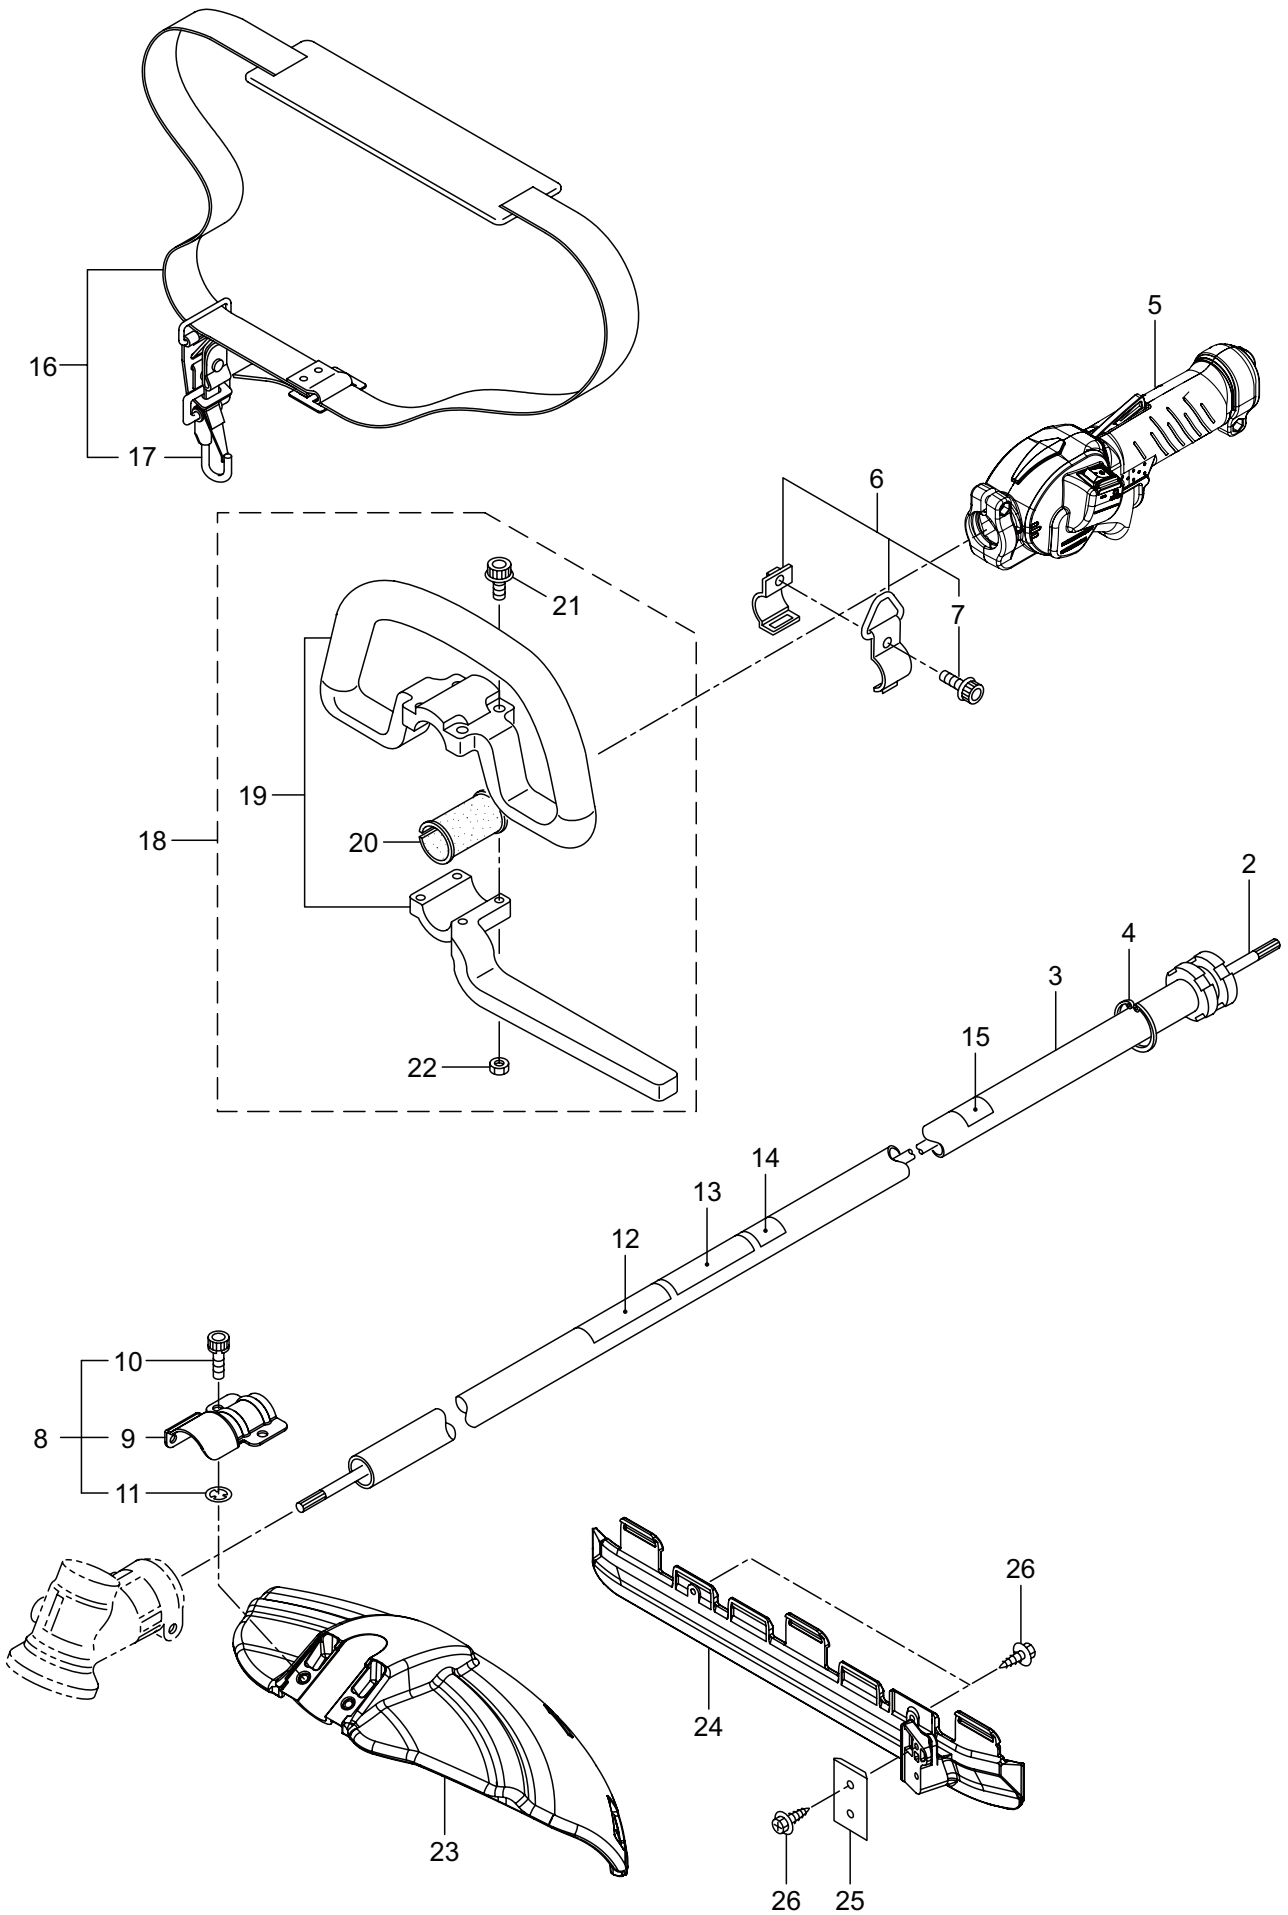

## CONTENTS

1. MAIN BODY .....	1 ~ 2
2. GEARCASE.....	3 ~ 4
3. ENGINE.....	5 ~ 8
4. RECOIL STARTER .....	9 ~ 10
5. CARBURETOR, FUEL TANK .....	11 ~ 12
6. ACCESSORIES .....	13 ~ 14

2019. 02.

P/N 524716

1. MX27E  
MAIN BODY

Ref. No.	Part No.	Part Name	Q'ty	Remarks
1-1	366119	MX27E	1	
1-2	227831	Driveshaft Ass'y	1	
1-3	560396	Driveshaft Tube	1	
1-4	012382	Snap Ring	1	H36
1-5	560427	Throttle Trigger	1	
1-6	215533	Hanging Bracket Ass'y	1	Incl.7
1-7	261762	Cap Screw	1	M5x14
1-8	560391	Bracket Ass'y	1	Incl.9-11
1-9	560392	Bracket	1	
1-10	271437	Screw	2	M6x20
1-11	231704	Washer	2	6x13xt1.0
1-12	560240	Label	1	
1-13	560393	Label	1	MX27E
1-14	560394	Label	1	
1-15	215501	Label	1	
1-16	560229	Hanging Strap Ass'y	1	
1-17	560282	Hook	1	
1-18	560316	Loop Handle Ass'y	1	Incl.19-22
1-19	222520	Loop Handle	1	
1-20	213171	Packing	1	
1-21	215608	Cap Screw	4	M5x30x16
1-22	081027	Nut	4	M5
1-23	560420	Safety Cover	1	
1-24	234999	Cover Extension	1	
1-25	230747	String Cutter	1	
1-26	232689	Screw	3	M5x16

2. MX27E  
GEARCASE

Ref. No.	Part No.	Part Name	Q'ty	Remarks
2-1	231876	Gearcase Ass'y	1	Incl.2-16
2-2	225960	Gearcase	1	
2-3	234109	Bolt	1	M8x8
2-4	227990	Bearing	1	#608
2-5	228416	Gear Set	1	
2-6	227991	Bearing	1	#6001DDU
2-7	055185	Snap Ring	1	H28
2-8	227992	Bearing	1	#609
2-9	227993	Bearing	1	#609Z
2-10	228477	Snap Ring	1	#9
2-11	140270	Snap Ring	1	#24
2-12	261246	Cap Screw	1	M5x25
2-13	212986	Boss Adapter	1	
2-14	140275	Clamping Washer	1	
2-15	215547	Stabilizer	1	
2-16	215610	Bolt	1	M8x22,Counterclockwise
2-17	261233	Cap Screw	1	M5x12