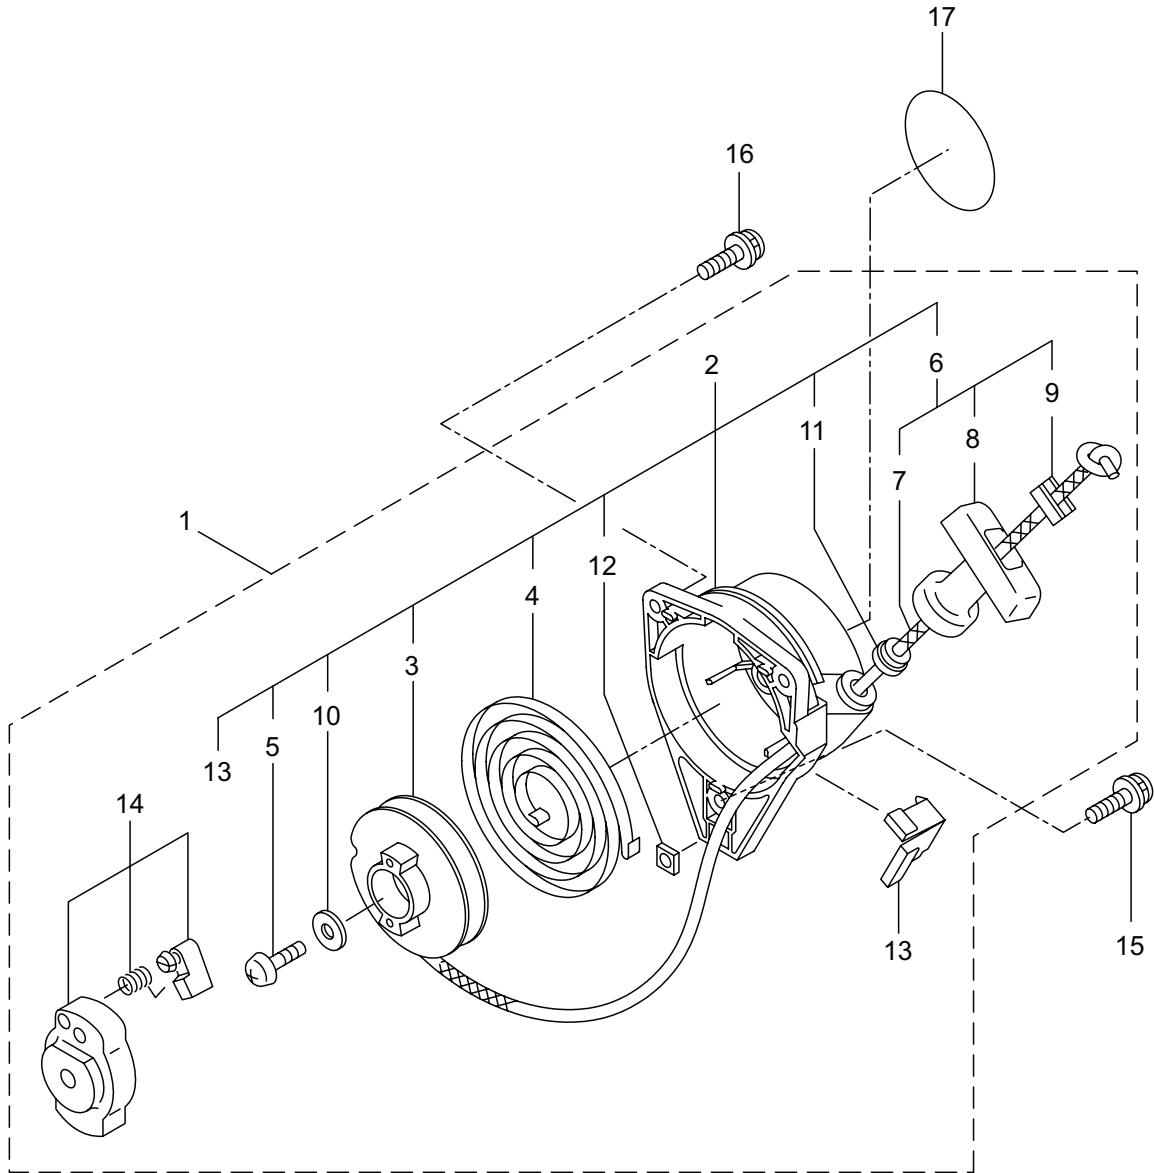

4. MX27E
RECOIL STARTER

Ref. No.	Part No.	Part Name	Q'ty	Remarks
4-1	563307	Recoil Starter Ass'y	1	Incl.2-14
4-2	269999	Recoil Ass'y	1	Incl.3-13
4-3	280492	Reel	1	
4-4	287421	Spiral Spring	1	
4-5	280494	Screw	1	
4-6	280495	Starter Rope Ass'y	1	Incl.7-9
4-7	283616	Starter Rope	1	
4-8	280497	Starter Grip	1	
4-9	280550	Stopper	1	
4-10	280547	Washer	1	
4-11	280548	Collar	1	
4-12	269423	Nut	1	
4-13	288500	Plate	1	
4-14	287399	Stater Pulley Ass'y	1	
4-15	269833	Screw	1	M4x16
4-16	280489	Screw	2	M4x20
4-17	563548	Label	1	EE262