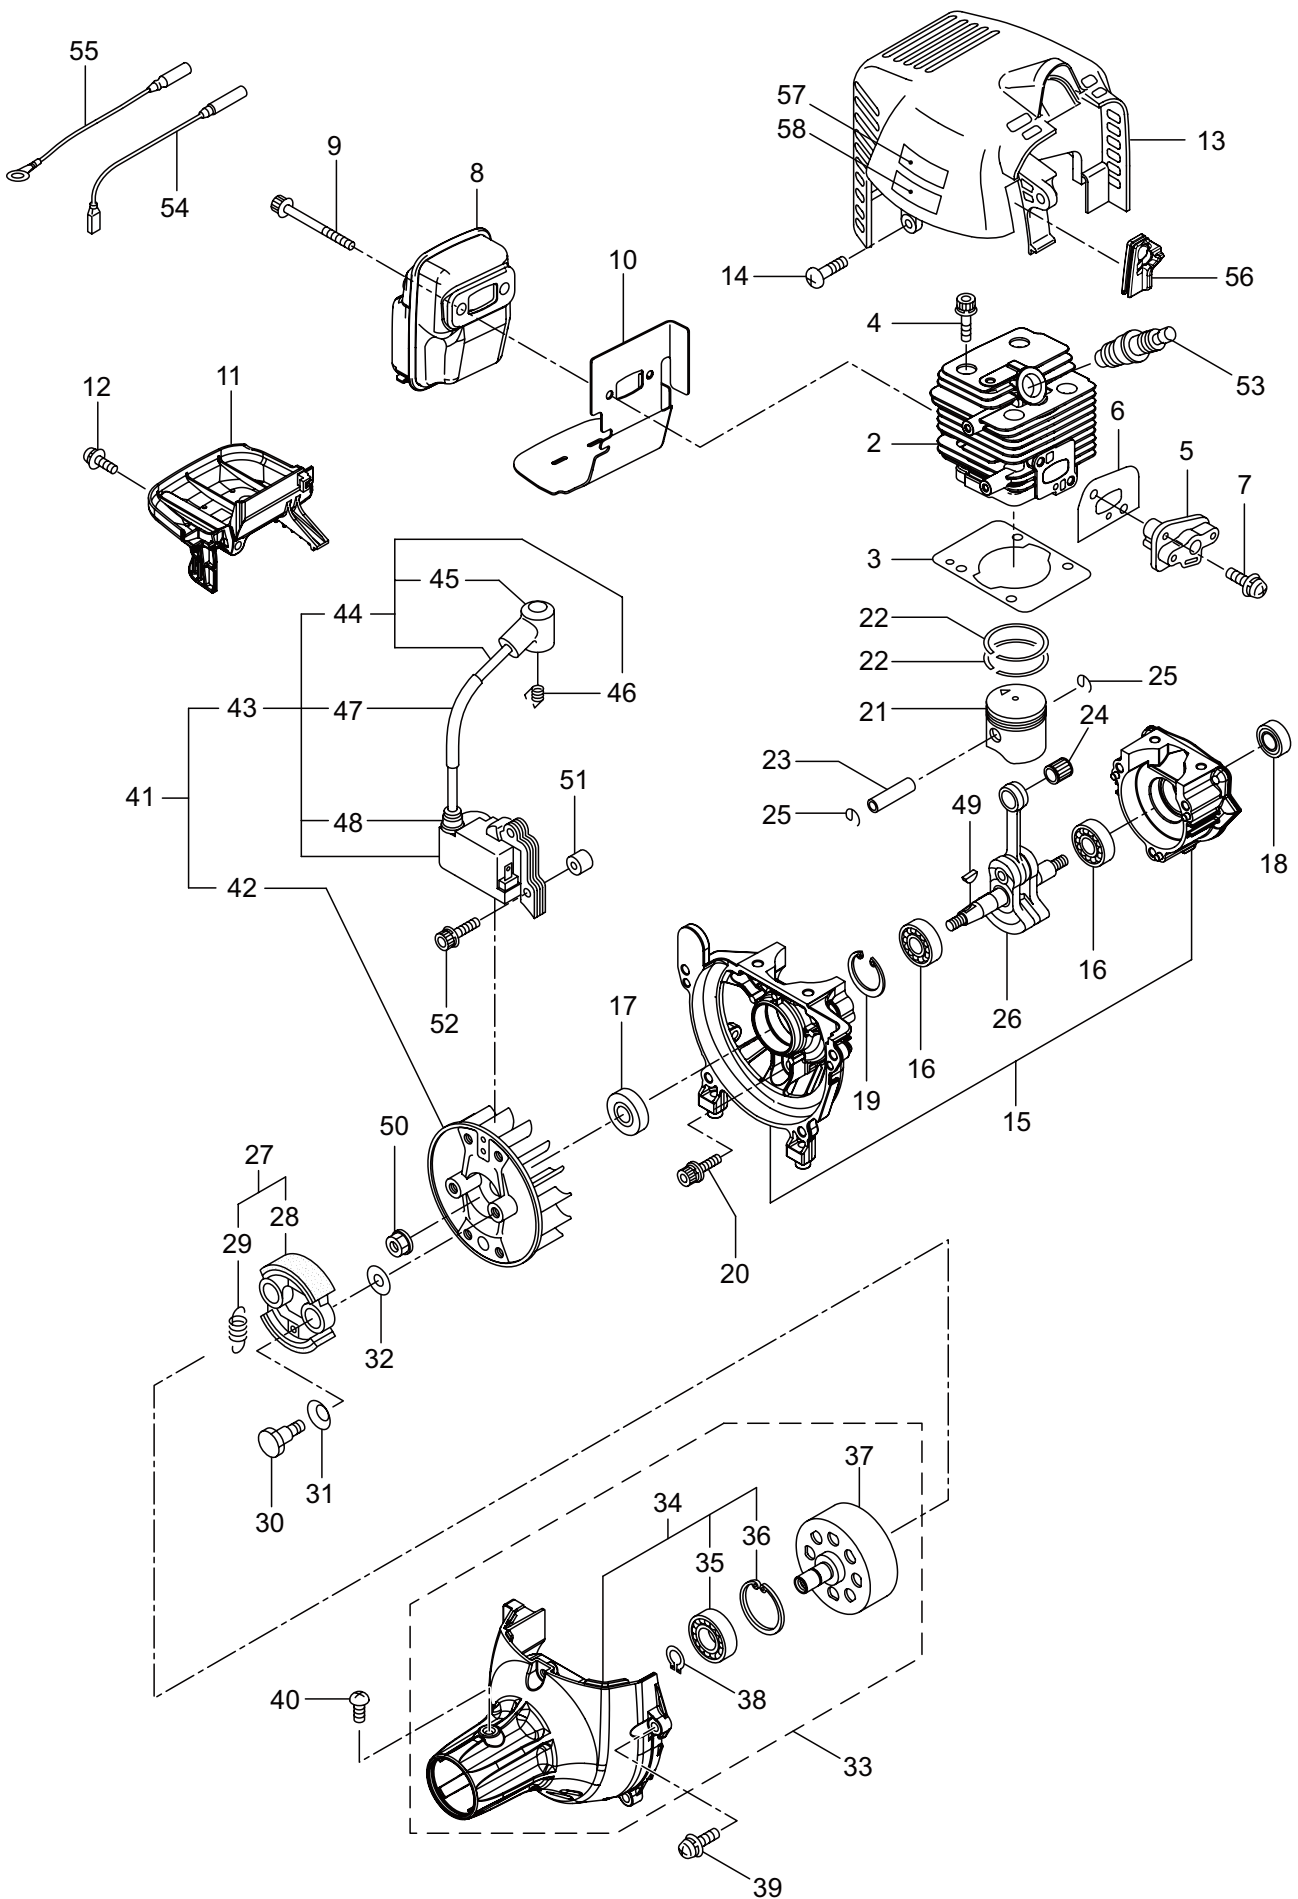

3. MX27E ENGINE

Ref. No.	Part No.	Part Name	Q'ty	Remarks
3-46	278756	Connector	1	
3-47	278754	Insulator	1	
3-48	278752	Cap	1	
3-49	261076	Woodruff Key	1	3x10
3-50	261417	Nut,Rotor	1	M8
3-51	280381	Spacer	2	
3-52	261256	Cap Screw	2	M4x25
3-53	288264	Spark Plug	1	BPMR8Y
3-54	263804	Lead	1	
3-55	284541	Wire,Lead	1	
3-56	246078	Grommet	1	
3-57	563192	Label	1	
3-58	563608	Label	1	TOKYO JAPAN